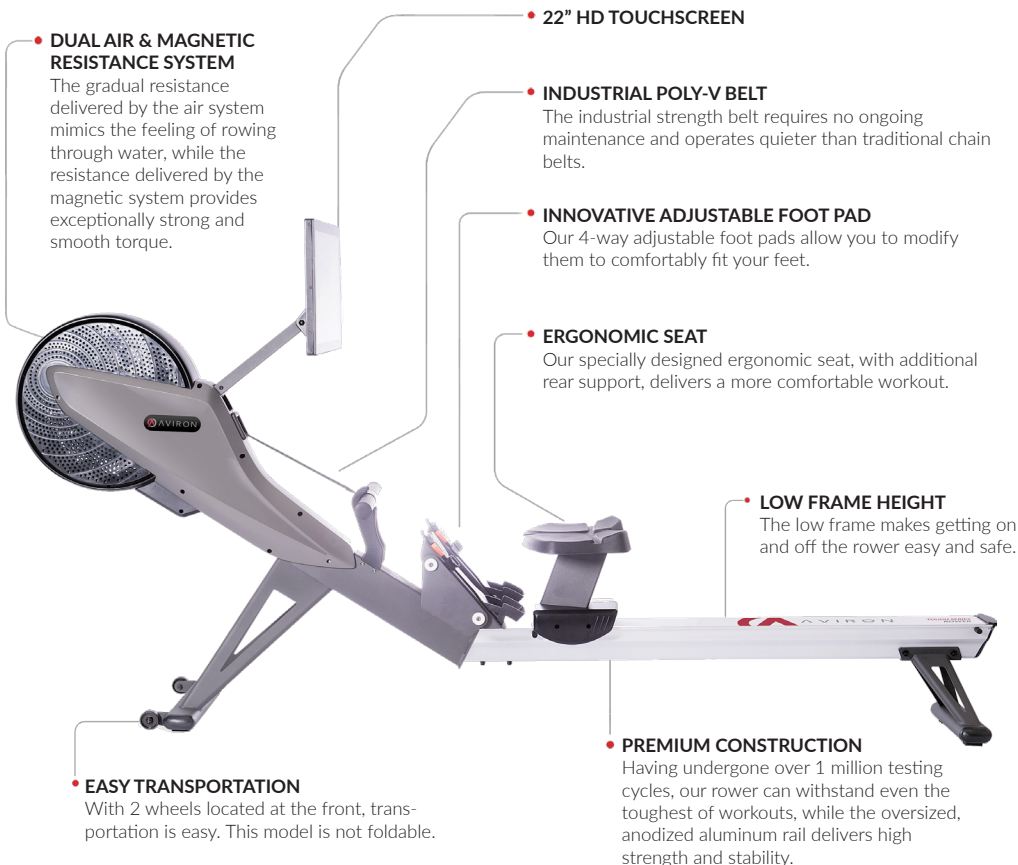

## TOP 3 FINISHERS

Finish a workout in the top 3 and celebrate by posting a victory photo!

# ROWER TECHNOLOGY

## ROWER

**FRAME**  
High strength aluminum

**RESISTANCE**  
16 level dual air & magnetic system

**BELT**  
Whisper Poly-V belt

**SEAT**  
Ergonomic seat with extra rear support

**DIMENSIONS**  
249.5 x 53 x 111 cm